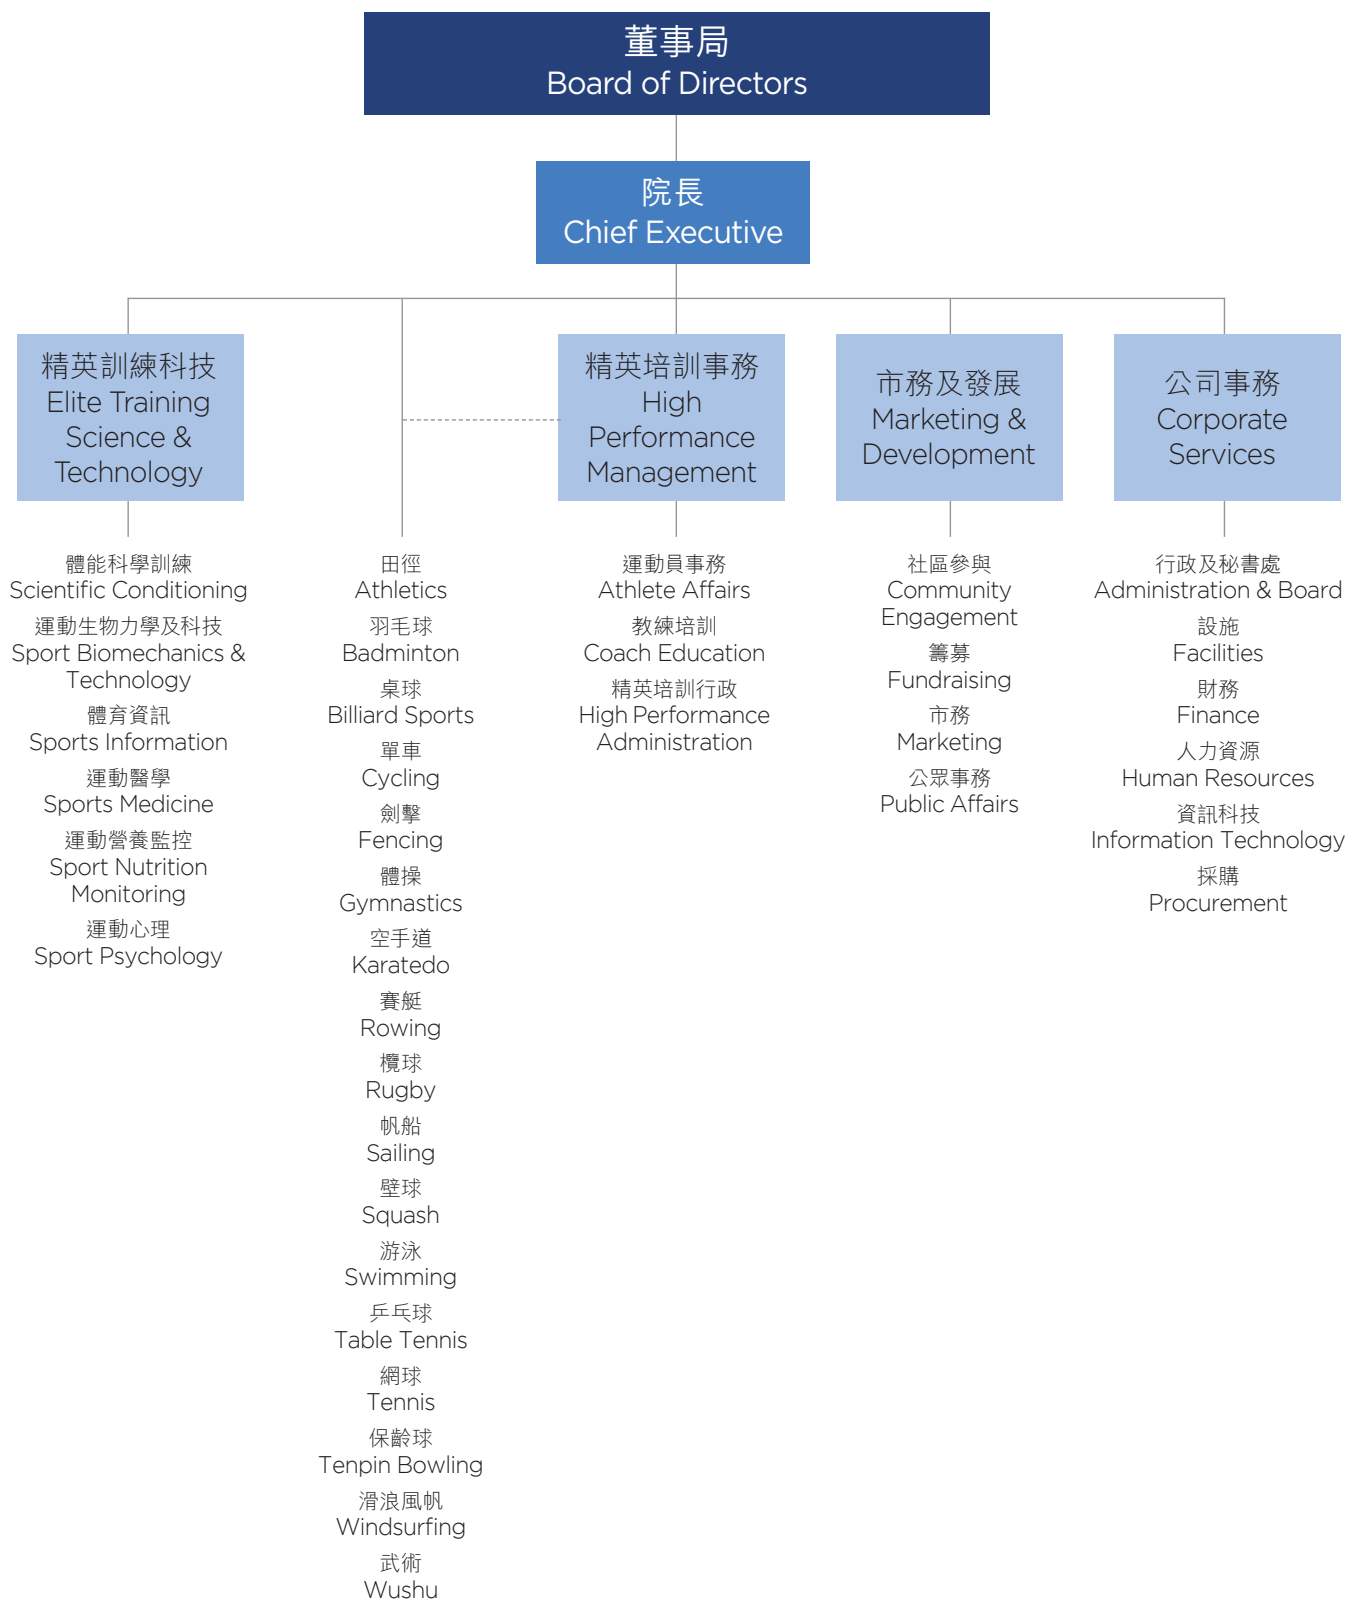

組織架構 Organisation Structure

有關截至二零一六年三月三十一日的教練及行政人員名單，請參閱附錄八。

The full list of the Coaching & Executive Staff as at 31 March 2016 can be found in Annex 8.